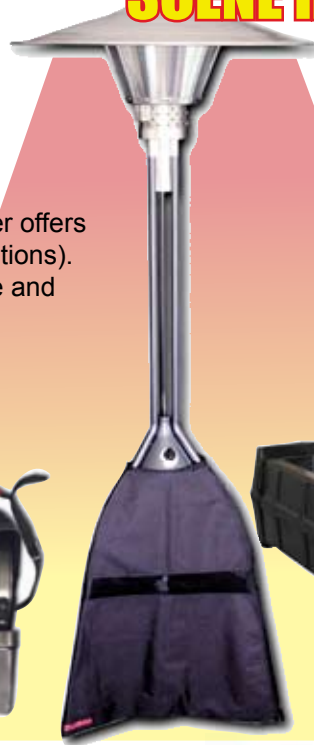

SCENE HEATING AND LIGHTING

Z1-12CK Portable Radiant Heater

Portable warmth. Outdoor propane heater offers 40,000 BTUs of warmth (depending on conditions). Each of these have an optional carrying case and reflector bag for easy transportation.

40,000 BTU

7'3" high, weighs 49 lbs.
Heats approx. 18'-20' wide area
Utilizes a 20 lb. propane tank (not included)
*OUTDOOR USE ONLY

- Lightweight
- Portable
- Quiet operation
- Economical to operate

E-500-POD Extenda-Pod Scene Lighting

With heavy duty tripod, 500 Watt
16, 850 lumens

YG-500i Yamaha Generator Light Kit

500 Watt Halogen Light

POWER SUPPLY

06111504 Electrical 4 Outlet GFCI Power Distribution Center

with:
2 GFCI modules
4 Outlet Receptacles
4 Circuit Breakers
Rubber Feet and 10 ft. Cord